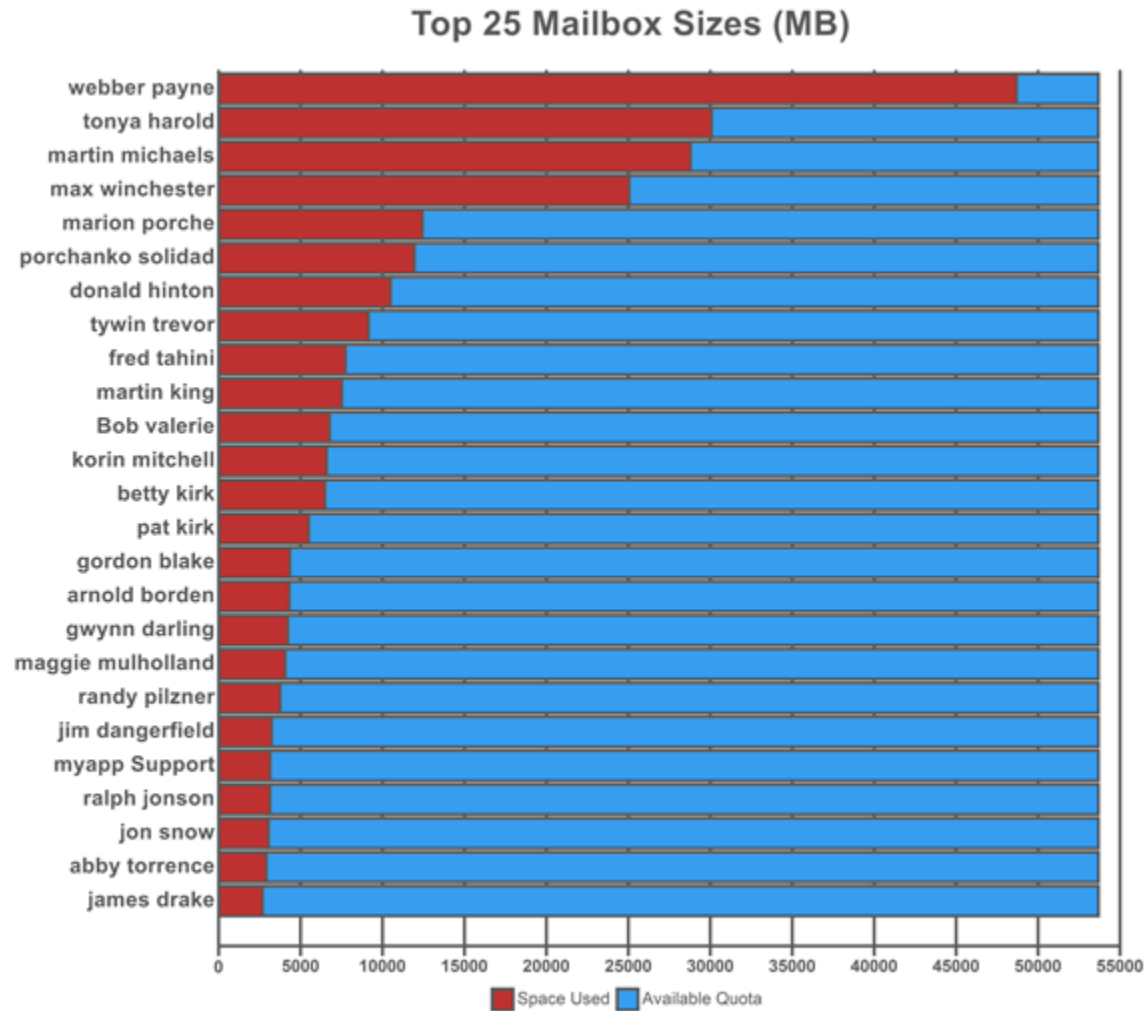

Scan Date: 10/25/2016

Table of Contents

- 1 - [Mailbox Size versus Quota](#)
- 2 - [Mailbox Retention Policy](#)
- 3 - [OWA Use](#)

1 - Mailbox Size versus Quota

User	Full name	Quota (MB)	Used (MB)	% Used	Free	% Free
webber payne	Win Pham	53687.09	48683.59	90.68	5003.51	9.32
tonya harold	tonya harold	53687.09	30068.96	56.01	23618.14	43.99
martin michaels	martin michaels	53687.09	28789.74	53.63	24897.36	46.37
max winchester	max winchester	53687.09	25048.17	46.66	28638.92	53.34
marion porche	marion porche	53687.09	12422.63	23.14	41264.46	76.86
porchanko solidad	porchanko solidad	53687.09	11936.11	22.23	41750.98	77.77
donald hinton	donald hinton	53687.09	10487.89	19.54	43199.20	80.46
tywin trevor	tywin trevor	53687.09	9135.08	17.02	44552.01	82.98
fred tahini	fred tahini	53687.09	7728.72	14.40	45958.37	85.60
martin king	martin king	53687.09	7508.68	13.99	46178.41	86.01
Bob valerie	Bob valerie	53687.09	6764.92	12.60	46922.17	87.40
korin mitchell	korin mitchell	53687.09	6582.27	12.26	47104.82	87.74
betty kirk	betty kirk	53687.09	6479.77	12.07	47207.32	87.93
pat kirk	pat kirk	53687.09	5490.14	10.23	48196.95	89.77
gordon blake	gordon blake	53687.09	4339.44	8.08	49347.66	91.92
arnold borden	arnold borden	53687.09	4304.45	8.02	49382.64	91.98
gwynn darling	gwynn darling	53687.09	4211.97	7.85	49475.12	92.15
maggie mulholland	maggie mulholland	53687.09	4051.31	7.55	49635.78	92.45
randy pilzner	randy pilzner	53687.09	3747.27	6.98	49939.82	93.02
jim dangerfield	jim dangerfield	53687.09	3227.34	6.01	50459.75	93.99
myapp Support	myapp myapps	53687.09	3136.42	5.84	50550.67	94.16
ralph jonson	ralph jonson	53687.09	3129.94	5.83	50557.15	94.17
jon snow	jon snow	53687.09	3034.28	5.65	50652.81	94.35
abby torrence	abby torrence	53687.09	2906.57	5.41	50780.52	94.59
james drake	james drake	53687.09	2676.50	4.99	51010.59	95.01