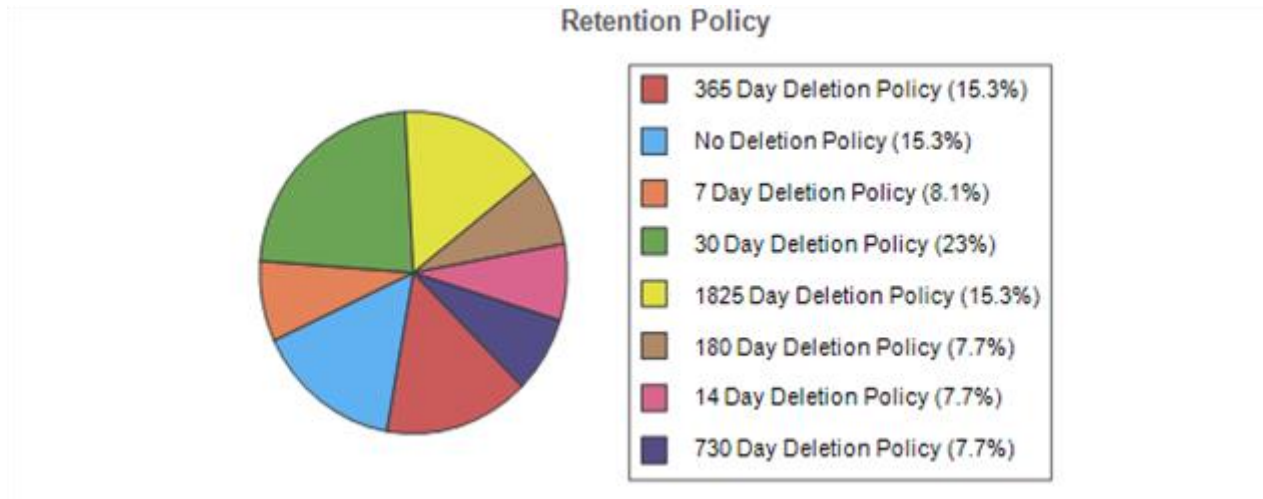

2 - Mailbox Retention Policy

RETENTION POLICY

Personal 1 year move to archive

USERS

alertsender@myco.com, bgelding@myco.com, bkrickey@myco.com, bvinings@myco.com, DiscoverySearchMailbox{D919BA05-46A6-415f-80AD-7E09334BB852}@myco1COM.onmicrosoft.com, echristy@myco.com, ehammond@myco.com, hjoel@myco.com, jcosten@myco.com, jsmith@myco.com, masummer@myco.com, mjmayhemon@myco.com, mwest@myco.com, notify@myco.com, smurray@myco.com, supstaff@myco1COM.onmicrosoft.com, testcases@myco.com, williams@myco.com

Personal never move to archive

alertsender@myco.com, bgelding@myco.com, bkrickey@myco.com, bvinings@myco.com, DiscoverySearchMailbox{D919BA05-46A6-415f-80AD-7E09334BB852}@myco1COM.onmicrosoft.com, echristy@myco.com,