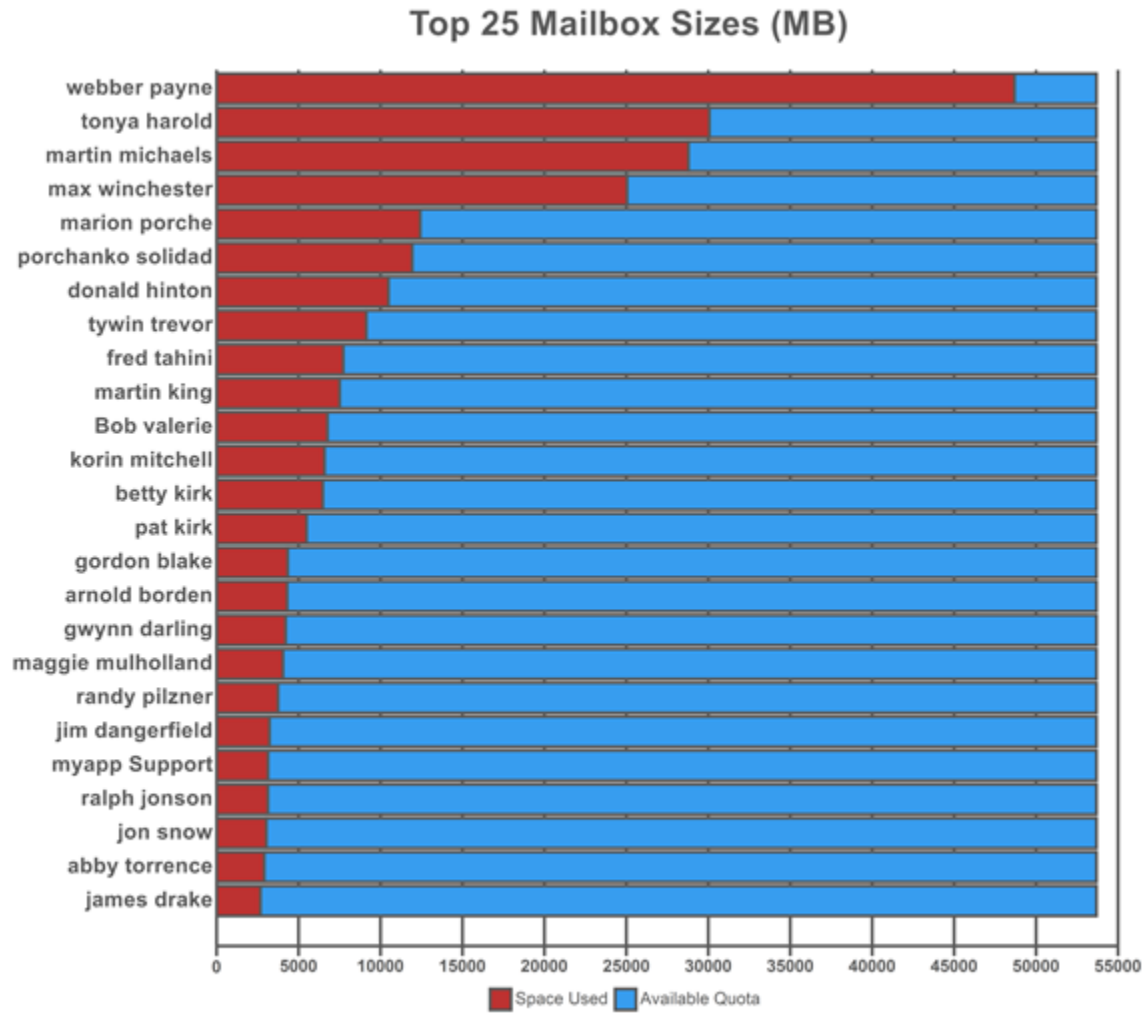

Table of Contents

- 1 - [Mailbox Size versus Quota](#)
- 2 - [Mailbox Retention Policy](#)
- 3 - [OWA Use](#)

1 - Mailbox Size versus Quota

User	Full name	Quota (MB)	Used (MB)	% Used	Free	% Free
webber payne	Win Pham	53687.09	48683.59	90.68	5003.51	9.32
tonya harold	tonya harold	53687.09	30068.96	56.01	23618.14	43.99
martin michaels	martin michaels	53687.09	28789.74	53.63	24897.36	46.37
max winchester	max winchester	53687.09	25048.17	46.66	28638.92	53.34
marion porche	marion porche	53687.09	12422.63	23.14	41264.46	76.86
porchanko solidad	porchanko solidad	53687.09	11936.11	22.23	41750.98	77.77
donald hinton	donald hinton	53687.09	10487.89	19.54	43199.20	80.46
tywin trevor	tywin trevor	53687.09	9135.08	17.02	44552.01	82.98
fred tahini	fred tahini	53687.09	7728.72	14.40	45958.37	85.60
martin king	martin king	53687.09	7508.68	13.99	46178.41	86.01
Bob valerie	Bob valerie	53687.09	6764.92	12.60	46922.17	87.40
korin mitchell	korin mitchell	53687.09	6582.27	12.26	47104.82	87.74
betty kirk	betty kirk	53687.09	6479.77	12.07	47207.32	87.93
pat kirk	pat kirk	53687.09	5490.14	10.23	48196.95	89.77
gordon blake	gordon blake	53687.09	4339.44	8.08	49347.66	91.92
arnold borden	arnold borden	53687.09	4304.45	8.02	49382.64	91.98
gwynn darling	gwynn darling	53687.09	4211.97	7.85	49475.12	92.15
maggie mulholland	maggie mulholland	53687.09	4051.31	7.55	49635.78	92.45
randy pilzner	randy pilzner	53687.09	3747.27	6.98	49939.82	93.02
jim dangerfield	jim dangerfield	53687.09	3227.34	6.01	50459.75	93.99
myapp Support	myapp myapps	53687.09	3136.42	5.84	50550.67	94.16
ralph jonson	ralph jonson	53687.09	3129.94	5.83	50557.15	94.17
jon snow	jon snow	53687.09	3034.28	5.65	50652.81	94.35
abby torrence	abby torrence	53687.09	2906.57	5.41	50780.52	94.59
james drake	james drake	53687.09	2676.50	4.99	51010.59	95.01